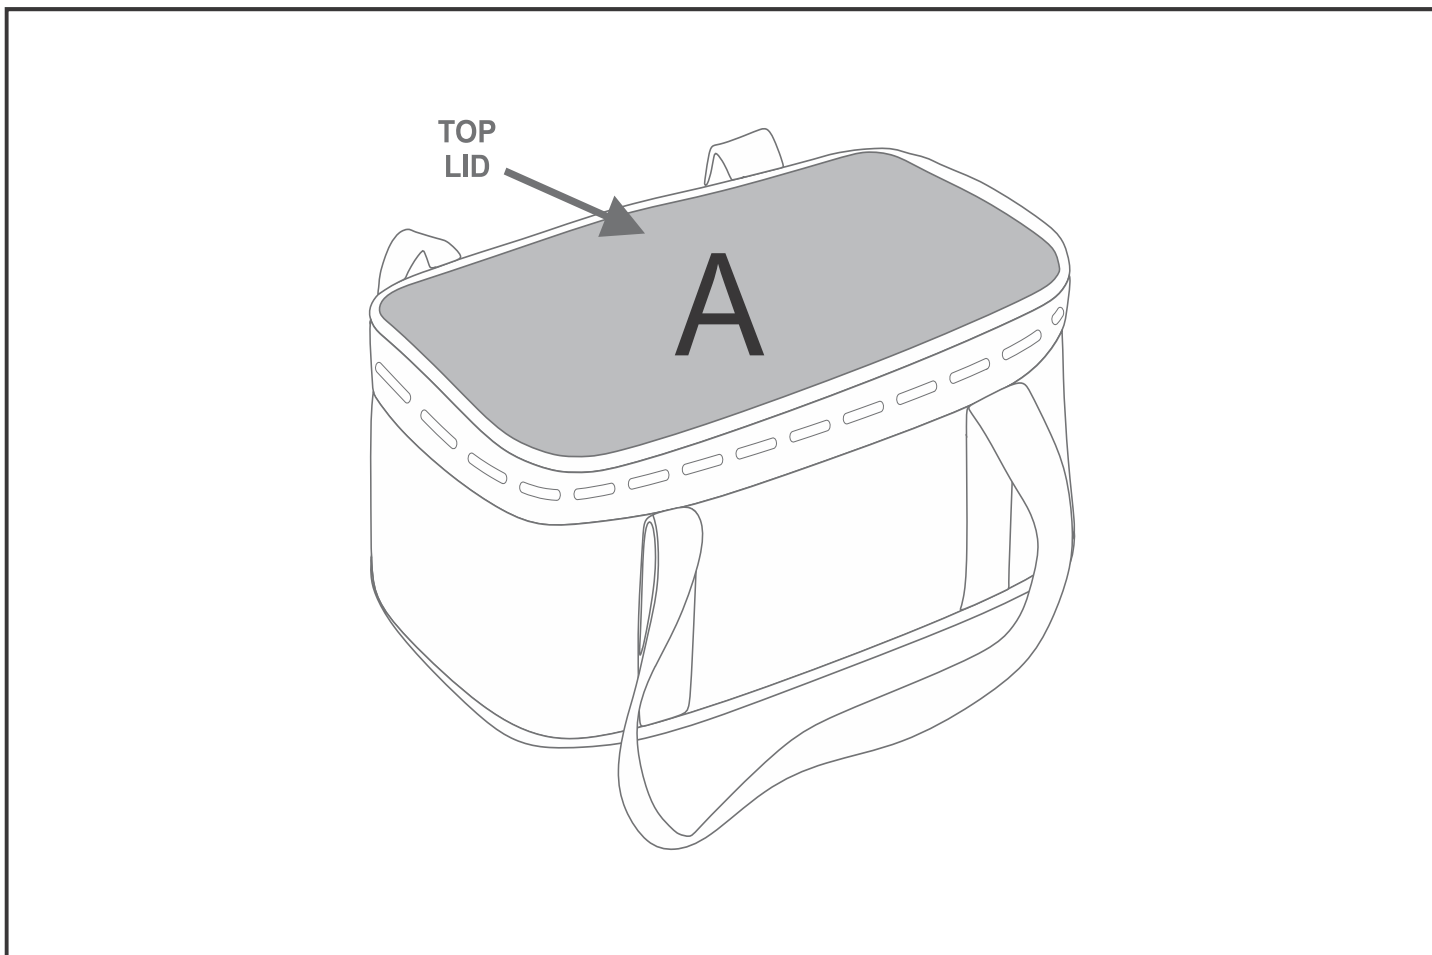

CC-HP-22-G

Hoppla Sudwala Food Delivery Cooler Bag

Need to know:

- Includes 1-Position Sublimation (setup fees apply)
- Please Note: We cannot guarantee 100% logo Alignment on all Brandable Panels.

Branding Options:

Position	Branding Method (Branding Code)	No. of Colours	Dimension
A	Custom Sublimation A (CPSUB-A)	Full Colour	540mm wide x 390mm high